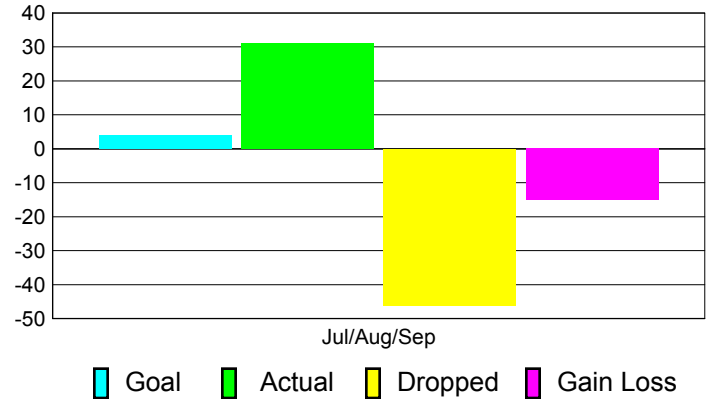

Membership Results 2012-2013

Goal, New, Dropped, Gain/Loss